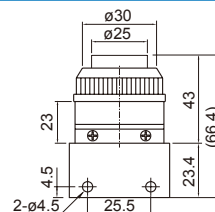

Pilot
EPA-104

Roller lever
EPA-105

EPA series

MECHANICAL VALVE

Roller lever
EPA-105L

One way lever
EPA-106

Plain lever
EPA-107

Push button
EPA-108B*

*B=black

Push button
EPA-108G*

*G=green

Palm actuator
EPA-108RA

Palm latching actuator
EPA-108RA RESET

Selector
EPA-109