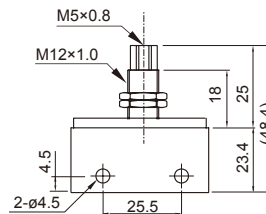

EPA series

MECHANICAL VALVE

Pin plunger
EPA-100

Ball actuator
EPA-100A

Retained toggle
EPA-101

Toggle
EPA-101A

Palm button
EPA-102

Roller plunger
EPA-103

Pilot
EPA-104

Roller lever
EPA-105

EPA series

MECHANICAL VALVE

Roller lever
EPA-105L

One way lever
EPA-106

Plain lever
EPA-107

Push button
EPA-108B*

*B=black

Push button
EPA-108G*

*G=green

Palm actuator
EPA-108RA

Palm latching actuator
EPA-108RA RESET

Selector
EPA-109