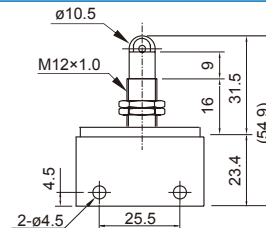

Pilot
EPA-104