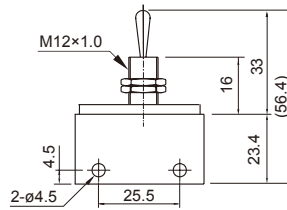

Palm button
EPA-102