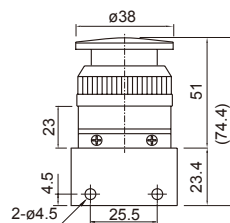

*B=black

Push button
EPA-108G*

*G=green

Palm actuator
EPA-108RA

Palm latching actuator
EPA-108RA RESET

Selector
EPA-109