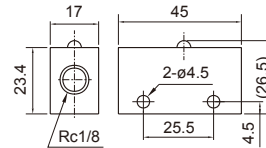

Ball actuator
EPA-100A