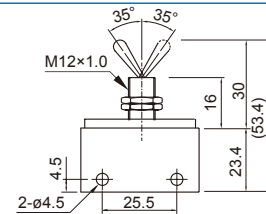

Toggle
EPA-101A