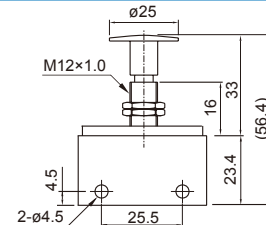

EPA series

MECHANICAL VALVE

Pin plunger
EPA-100

Ball actuator
EPA-100A

Retained toggle
EPA-101

Toggle
EPA-101A

Palm button
EPA-102

Roller plunger
EPA-103

Pilot
EPA-104

Roller lever
EPA-105

EPA series

MECHANICAL VALVE

Roller lever
EPA-105L

One way lever
EPA-106

Plain lever
EPA-107

Push button
EPA-108B*

*B=black

Push button
EPA-108G*

*G=green

Palm actuator
EPA-108RA

Palm latching actuator
EPA-108RA RESET

Selector
EPA-109