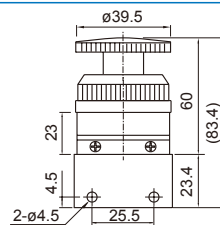

*B=black

Push button
EPA-108G*

*G=green

Palm actuator
EPA-108RA

Palm latching actuator
EPA-108RA RESET

Selector
EPA-109