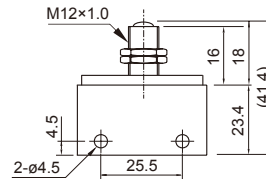

Retained toggle
EPA-101